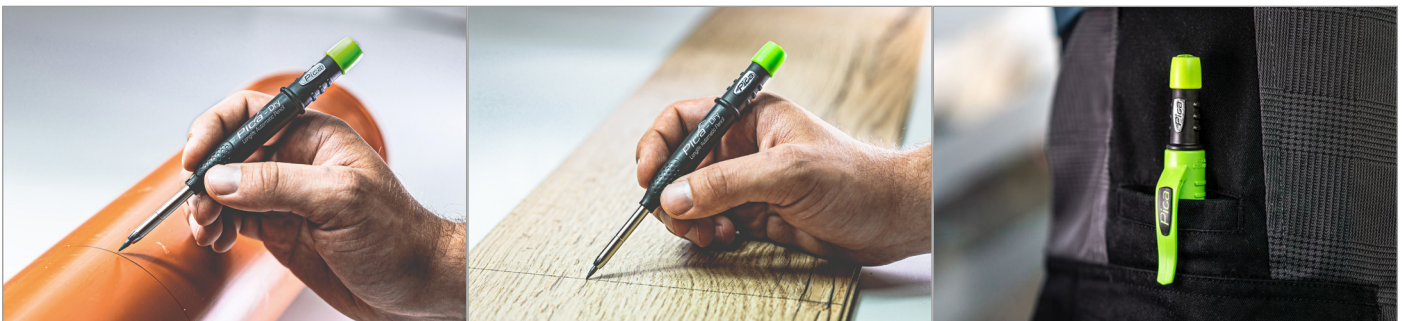

Pica - Dry[®]
Longlife Automatic Pencil

The **new** standard.

THE ORIGINAL

**The construction marker
for professional craftsmen**

Pica - Dry® Longlife Automatic Pencil

Pica-Dry®
Longlife Automatic Pencil

The construction marker for professional craftsmen

 The only Construction Marker with effective dust and moisture protection

 **Reliable hold in the long term**
Its new "Power Lock" mechanism inside is a milestone in the development. The longevity of the product once more has been noticeably improved.

Unique:

"**LOGLIFE CAP**" with extra strong clip and robust sharpener for long term use.

- Extremely sustainable due to refillability
- Barrel with roll-stop
- Its special FOR ALL graphite lead 2B marks on almost all surfaces, no matter if dry, wet, glossy, rough or dusty
- Most versatile capabilities due to special color leads: for bright or dark surfaces, in water soluble or water resistant

Maximum protection against Dust & Moisture

The push-button as umbrella cap and barrel with sealing ring cause a maximum all-round protection against external influences.

Power Lock

The new Pica-Dry® with newly developed Power-Lock mechanism offers a 3x higher and longer holding power than its predecessor – the best in its class until now. This reduces the possibility of the lead slipping in during long-term use to a minimum.