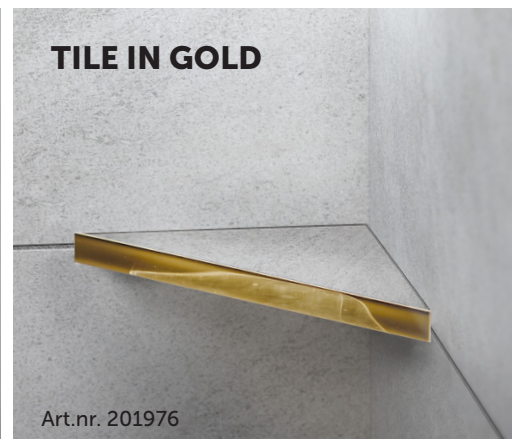

Art.nr. 201946

STOCKHOLM WHITE

Art.nr. 201939

NEW YORK

Art.nr. 201940

NEW YORK GOLD

Art.nr. 201941

MALMÖ

Art.nr. 201944

MILANO BRASS

Art.nr. 201947

TILE IN BRUSHED

Art.nr. 201970

TILE IN BLACK

Art.nr. 201975

TILE IN GOLD